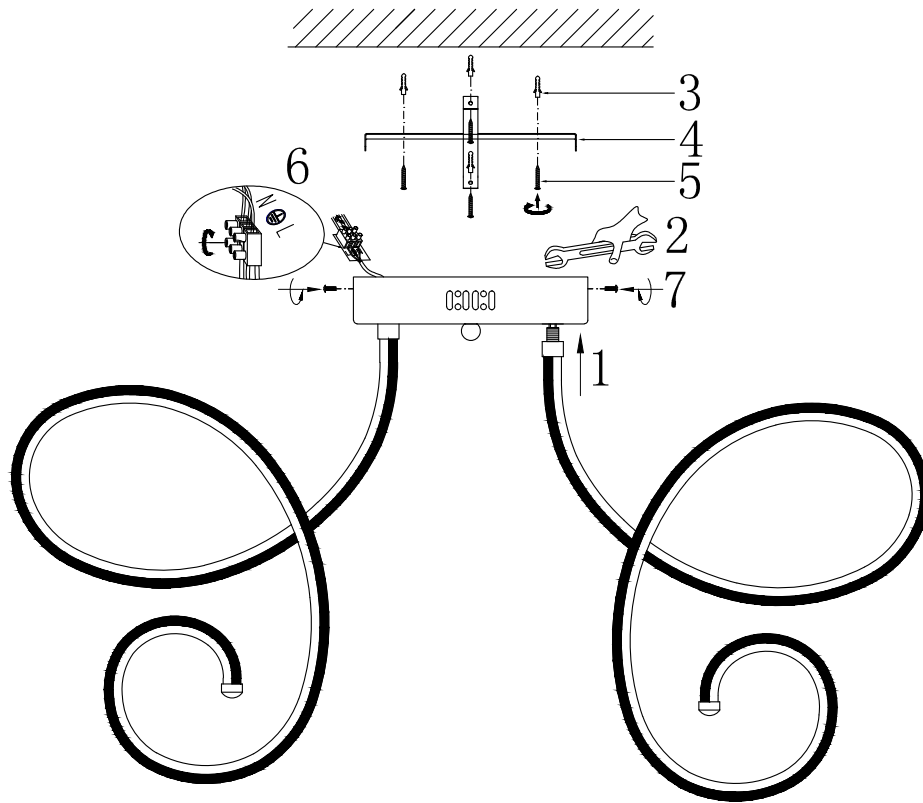

# Instruction

FR6044CL-L114CH

MAX 85W  
3600 Lumen

Model: FR6044CL-L114CH  
Collection: LED  
Series: New Series 044

Ceiling Lamps