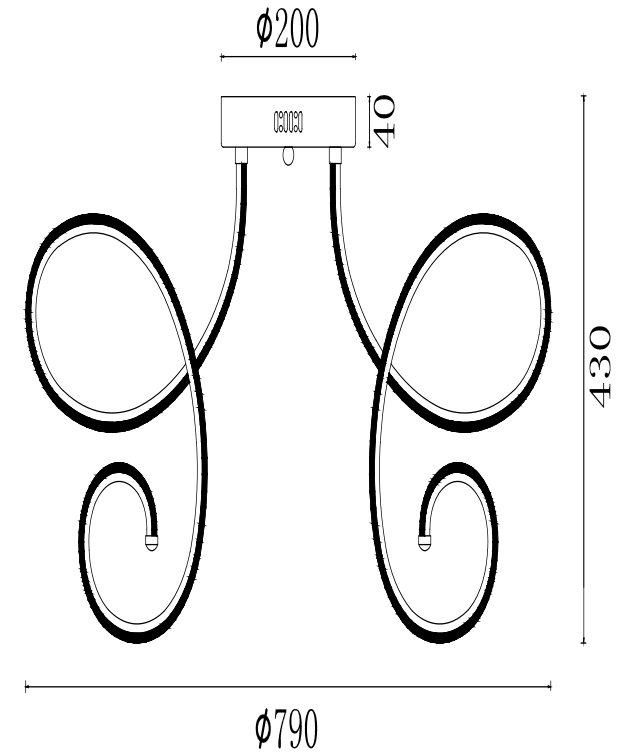

# Instruction

FR6044CL-L114CH

MAX 85W  
3600 Lumen

Model: FR6044CL-L114CH  
Collection: LED  
Series: New Series 044

Ceiling Lamps