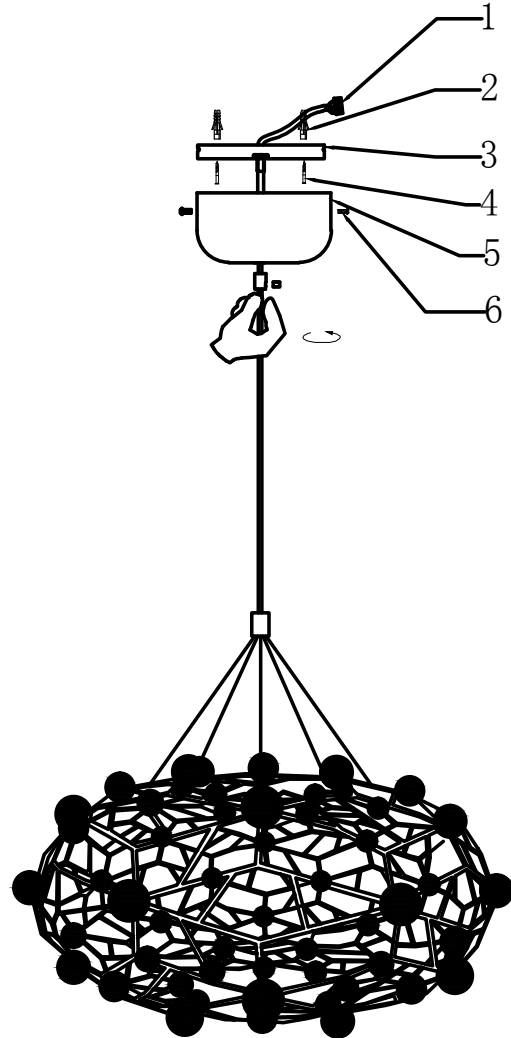

FREYA
TRADITION OF QUALITY

Instruction

FR5131PL-L28G

MAX 23W
1800 Lumen

Model: FR5131PL-L28G
Collection: Modern

Pendant Lamps