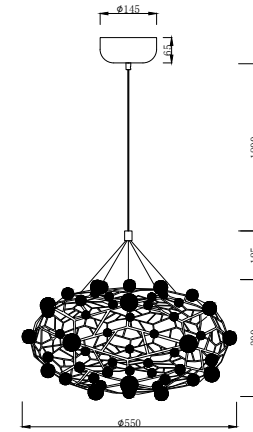

FREYA
TRADITION OF QUALITY

Instruction

FR5131PL-L28G

MAX 23W
1800 Lumen

Model: FR5131PL-L28G
Collection: Modern

Pendant Lamps