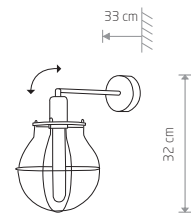

MANUFACTURE 9740

MANUFACTURE
painted steel, copper-clad steel

- 9742
- 1xE27, max 60W

MANUFACTURE
painted steel, copper-clad steel

- 9741
- 1xE27, max 60W

MANUFACTURE
painted steel, copper-clad steel

- 9740
- 3xE27, max 60W

MANUFACTURE 9742

MANUFACTURE
painted steel, copper-clad steel

- 9738
- 5xE27, max 60W