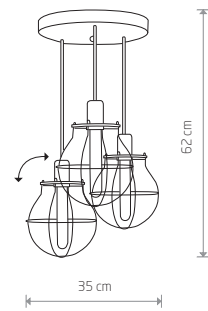

MANUFACTURE 9740

MANUFACTURE
painted steel, copper-clad steel

- 9742
- 1xE27, max 60W

MANUFACTURE
painted steel, copper-clad steel

- 9741
- 1xE27, max 60W

MANUFACTURE
painted steel, copper-clad steel

- 9740
- 3xE27, max 60W

MANUFACTURE 9742

MANUFACTURE
painted steel, copper-clad steel

- 9738
- 5xE27, max 60W