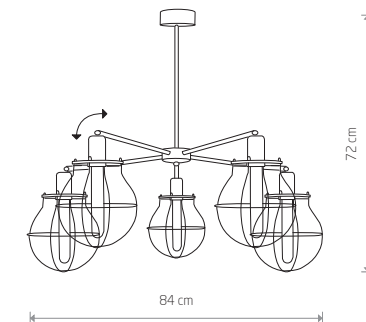

MANUFACTURE 9740

MANUFACTURE
painted steel, copper-clad steel

- 9742
- 1xE27, max 60W

MANUFACTURE
painted steel, copper-clad steel

- 9741
- 1xE27, max 60W

MANUFACTURE
painted steel, copper-clad steel

- 9740
- 3xE27, max 60W

MANUFACTURE 9742

MANUFACTURE
painted steel, copper-clad steel

- 9738
- 5xE27, max 60W