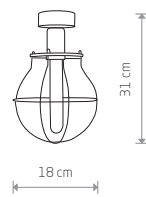

MANUFACTURE 9740

MANUFACTURE
painted steel, copper-clad steel

- 9742
- 1xE27, max 60W

MANUFACTURE
painted steel, copper-clad steel

- 9741
- 1xE27, max 60W

MANUFACTURE
painted steel, copper-clad steel

- 9740
- 3xE27, max 60W

MANUFACTURE 9742

MANUFACTURE
painted steel, copper-clad steel

- 9738
- 5xE27, max 60W